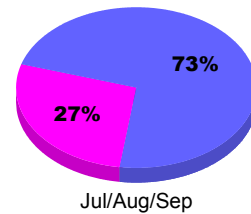

Gender Comparison 2011-2012