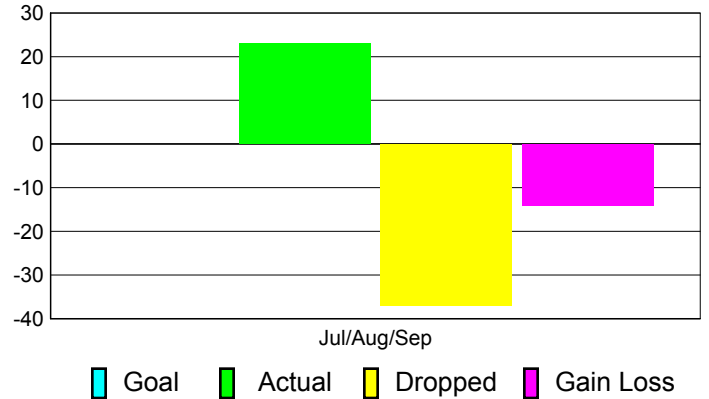

Membership Results 2011-2012

Goal, New, Dropped, Gain/Loss