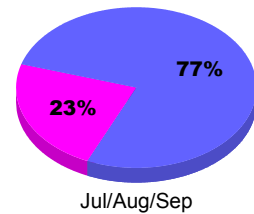

Gender Comparison 2011-2012