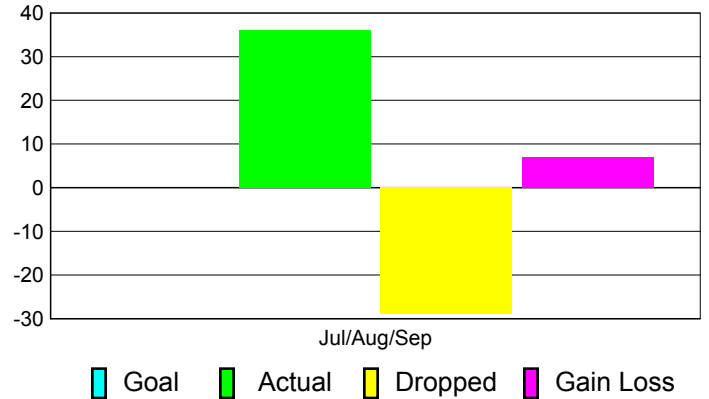

Membership Results 2011-2012

Goal, New, Dropped, Gain/Loss