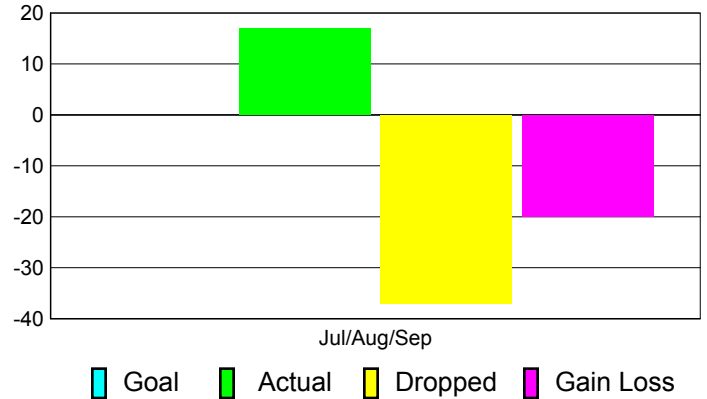

Membership Results 2011-2012

Goal, New, Dropped, Gain/Loss