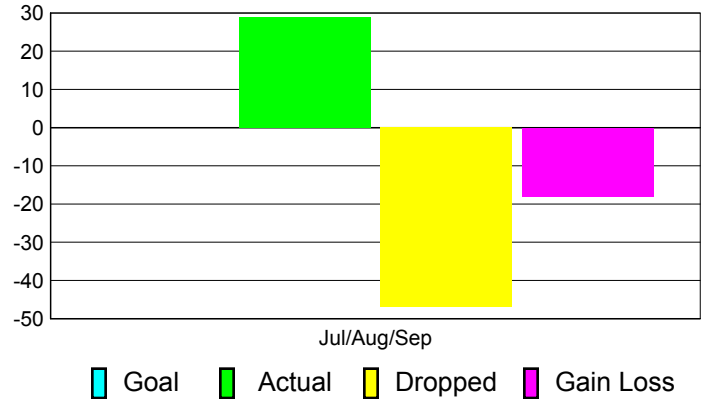

Membership Results 2011-2012

Goal, New, Dropped, Gain/Loss