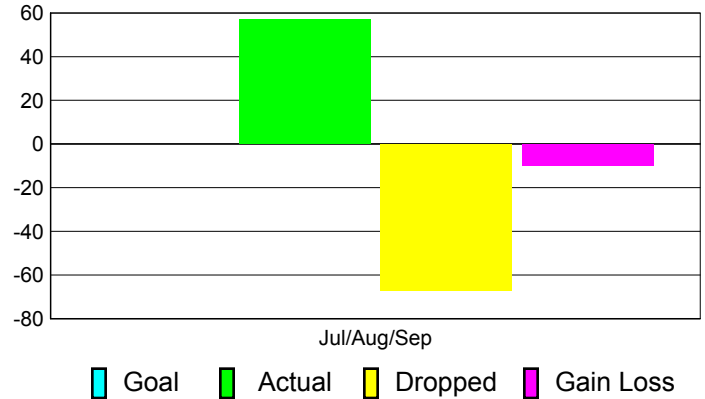

Membership Results 2011-2012

Goal, New, Dropped, Gain/Loss