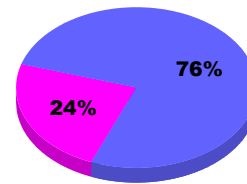

Gender Comparison 2011-2012

Jul/Aug/Sep

Legend: Male (Blue), Female (Magenta)