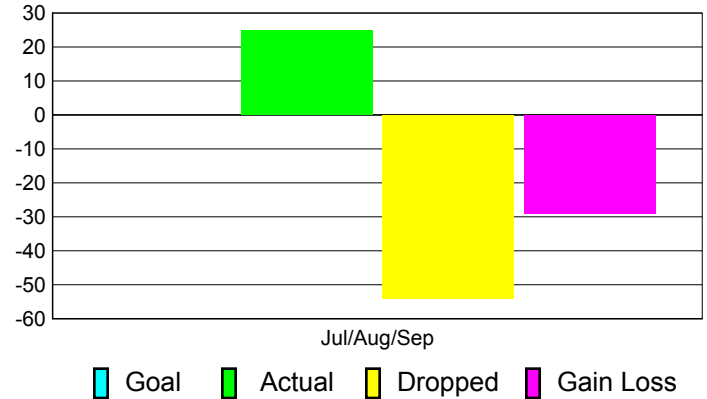

Membership Results 2011-2012

Goal, New, Dropped, Gain/Loss