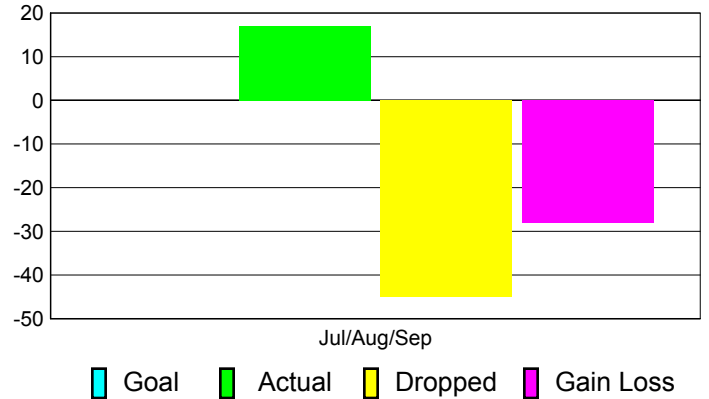

Membership Results 2011-2012

Goal, New, Dropped, Gain/Loss