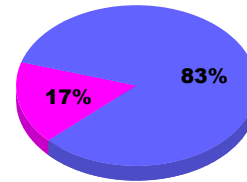

Gender Comparison 2011-2012

Jul/Aug/Sep

Legend: Male (Blue), Female (Magenta)