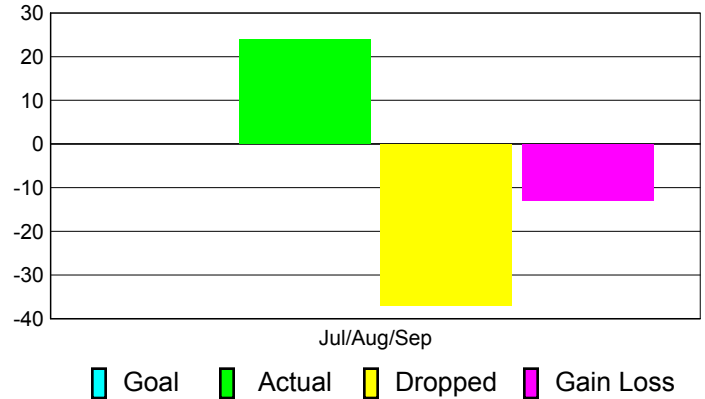

Membership Results 2011-2012

Goal, New, Dropped, Gain/Loss