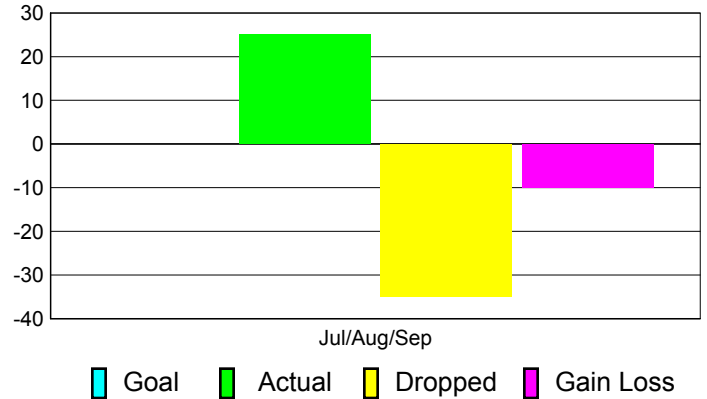

Membership Results 2011-2012

Goal, New, Dropped, Gain/Loss

Comparison of Membership Gain/Loss

Current Year Compared to the Previous Year