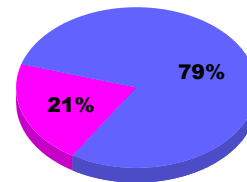

Gender Comparison 2011-2012

Jul/Aug/Sep

Legend: Male (Blue), Female (Magenta)