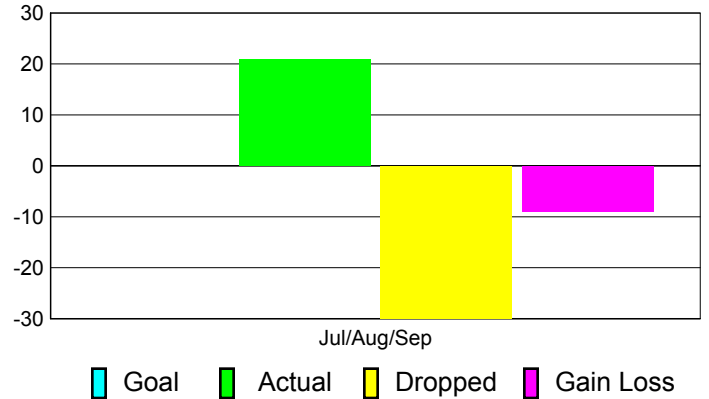

Membership Results 2011-2012

Goal, New, Dropped, Gain/Loss