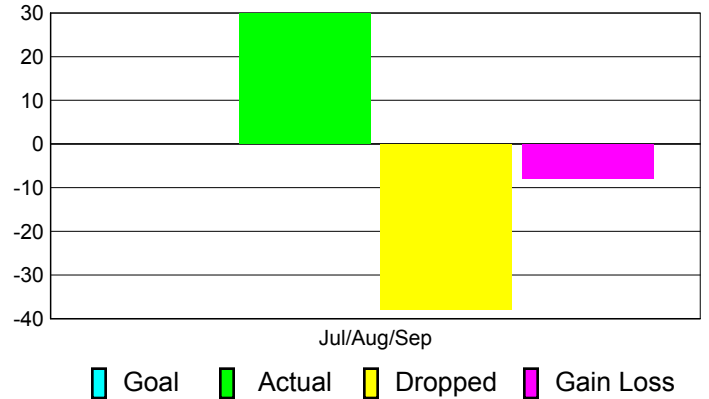

Membership Results 2011-2012

Goal, New, Dropped, Gain/Loss