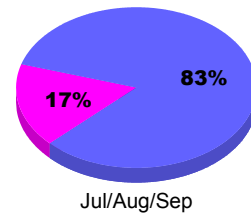

Gender Comparison 2011-2012