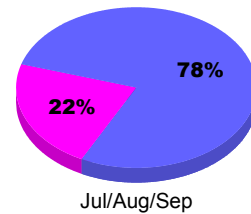

Gender Comparison 2011-2012