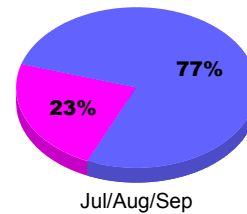

YTD Status Quo Clubs 2011-2012

Status Quo Clubs Compared to Status Quo Members

Legend: Status Quo Clubs (Cyan), Total Status Quo Members (Green)

MEMBERSHIP

Membership Results
2011-2012

Membership
2010-2011

Month	Net Memb Goal	Actual New Memb	Actual Dropped Memb	Gain/Loss of Memb	Gain/Loss of Memb
Jul/Aug/Sep		28	-30	-2	-10
Totals		28	-30	-2	-10

Membership Results 2011-2012

Goal, New, Dropped, Gain/Loss

Legend: Goal (Cyan), Actual (Green), Dropped (Yellow), Gain Loss (Magenta)

Comparison of Membership Gain/Loss

Current Year Compared to the Previous Year

Legend: Current Year (Cyan), Previous Year (Green)

Gender Comparison 2011-2012

Jul/Aug/Sep

Legend: Male (Blue), Female (Magenta)